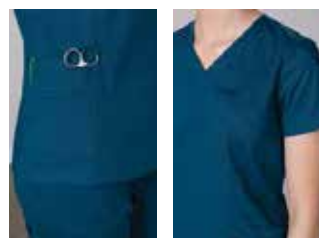

M7640 LADIES SOLID COLOUR SHORT SLEEVE SCRUB TOP

FABRIC
160gsm - 65% Polyester/33% Cotton/2% Elastane.

1. **STYLE**
2. Designed in Australia
   - ID Loop
   - Multi - Functional Pocketing
   - Side Splits
   - Colour matching to other styles in same colour group/s

1. **FUNCTION**
2. 2 Way Stretch
   - Permanent anti-microbial protection
   - TrueDry® Cool Effect
   - Long life garment freshness
   - Easy Care
   - Industrial Laundry Compliant

(PLEASE NOTE: these garments are packaged with awareness of sustainable packaging).

M7640 - LADIES SOLID COLOUR SHORT SLEEVE SCRUB TOP

SIZE CONVERSION	6	8	10	12	14	16/18	18/20	22/24	24/26	28/30
MODERN FIT	2XS	XS	S	M	L	XL	2XL	3XL	4XL	5XL
HALF CHEST	46	48.5	51	53.5	56	60	64	68	72	76
BODY LENGTH	66	67.5	69	70.5	72	73	74	75	76	77